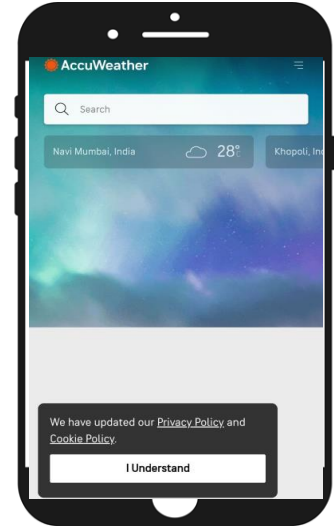

THEME

Sustainability is an essential concept in today's world, as it is the practice of resource utilization that meets present needs without harming future generations' ability to meet their own needs. Sustainable Sprout is an all in one app which not only allows the user to **calculate his Carbon Footprint** but also gives an option to take a **Pic of planting** a sapling and **share it** with their friends. Another salient feature includes the **Classifier** which tells you if an object is recyclable or not. If it is, you can send it to the nearest recycling center by looking up in the **Recycling sites** module. One can know the **AQI** and **Weather** too. **Personal Goals** aids you to list down your goals of the day for a cleaner & greener environment. The **Information** module gives out some knowledge & lastly **About Us** tells you about the makers of the app.

INSTRUCTIONS

Introductory Screen

Home Page part 1

Home Page part 2

Weather & AQI

INSTRUCTIONS

Recycling Sites
Near Me

Take a Pic of
yourself planting a
tree or sapling and
then post it on
different platforms

Enter your daily
goals for a cleaner
& greener future

Take a pic to classify
if it recyclable or not.
(Using Image
Classifier)

INSTRUCTIONS

The screenshot shows the app's home screen with a yellow header titled "Measure your Carbon Footprint". Below the header is a blue button labeled "Monthly usage/amount paid". Underneath is another blue button labeled "Transport". The main content area contains two questions: "Do you recycle aluminium and tin?" with radio buttons for "Yes" and "No" (where "No" is selected), and "Do you recycle newspaper?" with radio buttons for "Yes" and "No" (where "Yes" is selected). At the bottom, there are two blue buttons: "Calculate" and "Home".