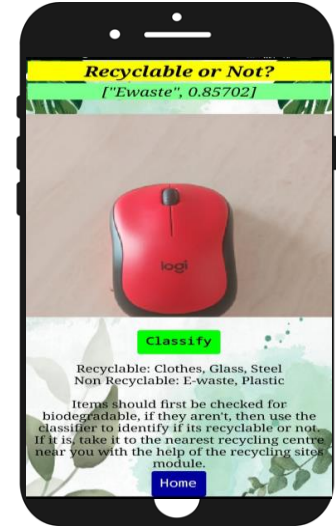

THEME

Sustainability is an essential concept in today's world, as it is the practice of resource utilization that meets present needs without harming future generations' ability to meet their own needs. Sustainable Sprout is an all in one app which not only allows the user to **calculate his Carbon Footprint** but also gives an option to take a **Pic of planting** a sapling and **share it** with their friends. Another salient feature includes the **Classifier** which tells you if an object is recyclable or not. If it is, you can send it to the nearest recycling center by looking up in the **Recycling sites** module. One can know the **AQI** and **Weather** too. **Personal Goals** aids you to list down your goals of the day for a cleaner & greener environment. The **Information** module gives out some knowledge & lastly **About Us** tells you about the makers of the app.

INSTRUCTIONS

Introductory Screen

Home Page part 1

Home Page part 2

Weather & AQI

INSTRUCTIONS

Recycling Sites
Near Me

Take a Pic of
yourself planting a
tree or sapling and
then post it on
different platforms

Enter your daily
goals for a cleaner
& greener future

Take a pic to classify
if it recyclable or not.
(Using Image
Classifier)

INSTRUCTIONS

The screenshot shows the app's home screen with a yellow header titled "Measure your Carbon Footprint". Below the header is a blue button labeled "Monthly usage/amount paid". Underneath is another blue button labeled "Transport". The main content area contains two questions: "Do you recycle aluminium and tin?" with radio buttons for "Yes" and "No" (where "No" is selected), and "Do you recycle newspaper?" with radio buttons for "Yes" and "No" (where "Yes" is selected). At the bottom, there are two blue buttons: "Calculate" and "Home".