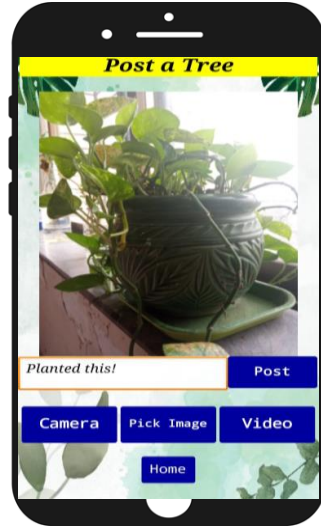

THEME

Sustainability is an essential concept in today's world, as it is the practice of resource utilization that meets present needs without harming future generations' ability to meet their own needs. Sustainable Sprout is an all in one app which not only allows the user to **calculate his Carbon Footprint** but also gives an option to take a **Pic of planting** a sapling and **share it** with their friends. Another salient feature includes the **Classifier** which tells you if an object is recyclable or not. If it is, you can send it to the nearest recycling center by looking up in the **Recycling sites** module. One can know the **AQI** and **Weather** too. **Personal Goals** aids you to list down your goals of the day for a cleaner & greener environment. The **Information** module gives out some knowledge & lastly **About Us** tells you about the makers of the app.

INSTRUCTIONS

Introductory Screen

Home Page part 1

Home Page part 2

Weather & AQI

INSTRUCTIONS

Recycling Sites
Near Me

Take a Pic of
yourself planting a
tree or sapling and
then post it on
different platforms

Enter your daily
goals for a cleaner
& greener future

Take a pic to classify
if it recyclable or not.
(Using Image
Classifier)

INSTRUCTIONS

The screenshot shows the app's home screen with a yellow header titled "Measure your Carbon Footprint". Below the header is a blue button labeled "Monthly usage/amount paid". Underneath is another blue button labeled "Transport". The main content area contains two questions: "Do you recycle aluminium and tin?" with radio buttons for "Yes" and "No" (where "No" is selected), and "Do you recycle newspaper?" with radio buttons for "Yes" and "No" (where "Yes" is selected). At the bottom, there are two blue buttons: "Calculate" and "Home".