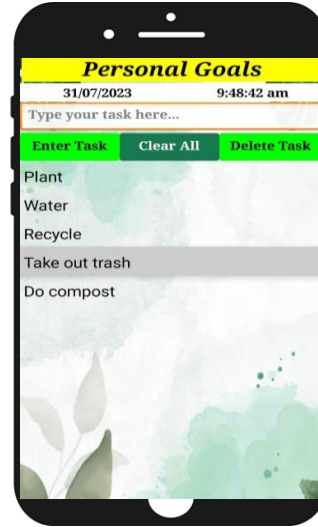

THEME

Sustainability is an essential concept in today's world, as it is the practice of resource utilization that meets present needs without harming future generations' ability to meet their own needs. Sustainable Sprout is an all in one app which not only allows the user to **calculate his Carbon Footprint** but also gives an option to take a **Pic of planting** a sapling and **share it** with their friends. Another salient feature includes the **Classifier** which tells you if an object is recyclable or not. If it is, you can send it to the nearest recycling center by looking up in the **Recycling sites** module. One can know the **AQI** and **Weather** too. **Personal Goals** aids you to list down your goals of the day for a cleaner & greener environment. The **Information** module gives out some knowledge & lastly **About Us** tells you about the makers of the app.

INSTRUCTIONS

Introductory Screen

Home Page part 1

Home Page part 2

Weather & AQI

INSTRUCTIONS

Recycling Sites
Near Me

Take a Pic of
yourself planting a
tree or sapling and
then post it on
different platforms

Enter your daily
goals for a cleaner
& greener future

Take a pic to classify
if it recyclable or not.
(Using Image
Classifier)

INSTRUCTIONS

The screenshot shows the app's home screen with a yellow header titled "Measure your Carbon Footprint". Below the header is a blue button labeled "Monthly usage/amount paid". Underneath is another blue button labeled "Transport". The main content area contains two questions: "Do you recycle aluminium and tin?" with radio buttons for "Yes" and "No" (where "No" is selected), and "Do you recycle newspaper?" with radio buttons for "Yes" and "No" (where "Yes" is selected). At the bottom, there are two blue buttons: "Calculate" and "Home".