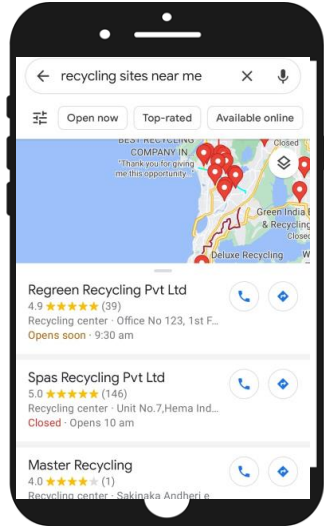

THEME

Sustainability is an essential concept in today's world, as it is the practice of resource utilization that meets present needs without harming future generations' ability to meet their own needs. Sustainable Sprout is an all in one app which not only allows the user to **calculate his Carbon Footprint** but also gives an option to take a **Pic of planting** a sapling and **share it** with their friends. Another salient feature includes the **Classifier** which tells you if an object is recyclable or not. If it is, you can send it to the nearest recycling center by looking up in the **Recycling sites** module. One can know the **AQI** and **Weather** too. **Personal Goals** aids you to list down your goals of the day for a cleaner & greener environment. The **Information** module gives out some knowledge & lastly **About Us** tells you about the makers of the app.

INSTRUCTIONS

Introductory Screen

Home Page part 1

Home Page part 2

Weather & AQI

INSTRUCTIONS

Recycling Sites
Near Me

Take a Pic of
yourself planting a
tree or sapling and
then post it on
different platforms

Enter your daily
goals for a cleaner
& greener future

Take a pic to classify
if it recyclable or not.
(Using Image
Classifier)

INSTRUCTIONS

The screenshot shows the app's home screen with a yellow header titled "Measure your Carbon Footprint". Below the header is a blue button labeled "Monthly usage/amount paid". Underneath is another blue button labeled "Transport". The main content area contains two questions: "Do you recycle aluminium and tin?" with radio buttons for "Yes" and "No" (where "No" is selected), and "Do you recycle newspaper?" with radio buttons for "Yes" and "No" (where "Yes" is selected). At the bottom, there are two blue buttons: "Calculate" and "Home".