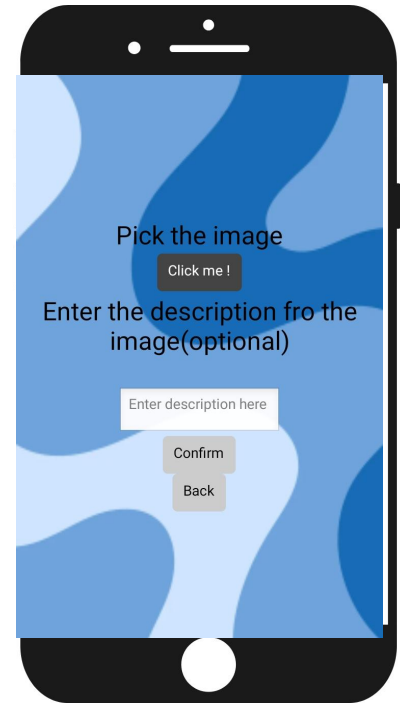

# INSTRUCTIONS

Starting scene click the button to advance forward

Put in the username to advance in the application, this will be used if you create a post

Click the hamburger icon to reveal a sidebar which can be used to advance

# INSTRUCTIONS

With the side bar revealed you can choose any of the options

If you have chosen the create/view art option this is the first screen

If you choose upload art , you can upload your art-piece to the public wiht the select image option