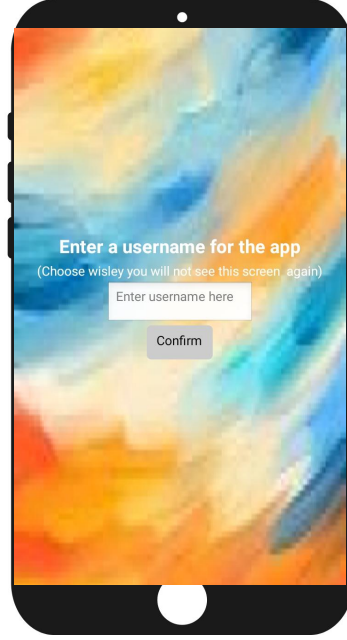

Put in the username to advance in the application, this will be used if you create a post