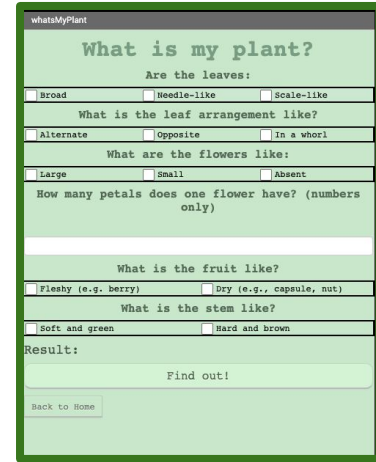

Welcome to LeafyLife

Please check off what type of plant you like: (pick one)

<input type="checkbox"/> Trees	<input type="checkbox"/> Flowers
<input type="checkbox"/> Fruits & Veggies	<input type="checkbox"/> Vines/Climbers
<input type="checkbox"/> Herbs	<input type="checkbox"/> Succulents
<input type="checkbox"/> Grasses	<input type="checkbox"/> Other

What location or climate zone do you live in?

Do you plan on putting the plants:

Inside Outside

How much sunlight is available?

None A little Medium A lot

SUBMIT

Step 3: Here is the page to get plant recommendations:
- follow the instructions given, and click the submit button when done

INSTRUCTIONS

Step 4: See the plants that will fill in from the chatbot's recommendations.

Step 5: Read over the information about the plant

Step 6: If you don't know what a plant is you can get an answer from the chatbot that fits the criteria.

LIMITATIONS

The app may be limited in not having the most updated database of plants, therefore not including some lesser-known and unique species of plants. It also could not fit the user's preferences that well, even after the user query quiz. The ChatBot could also have errors due to the quota that restricts the usage.